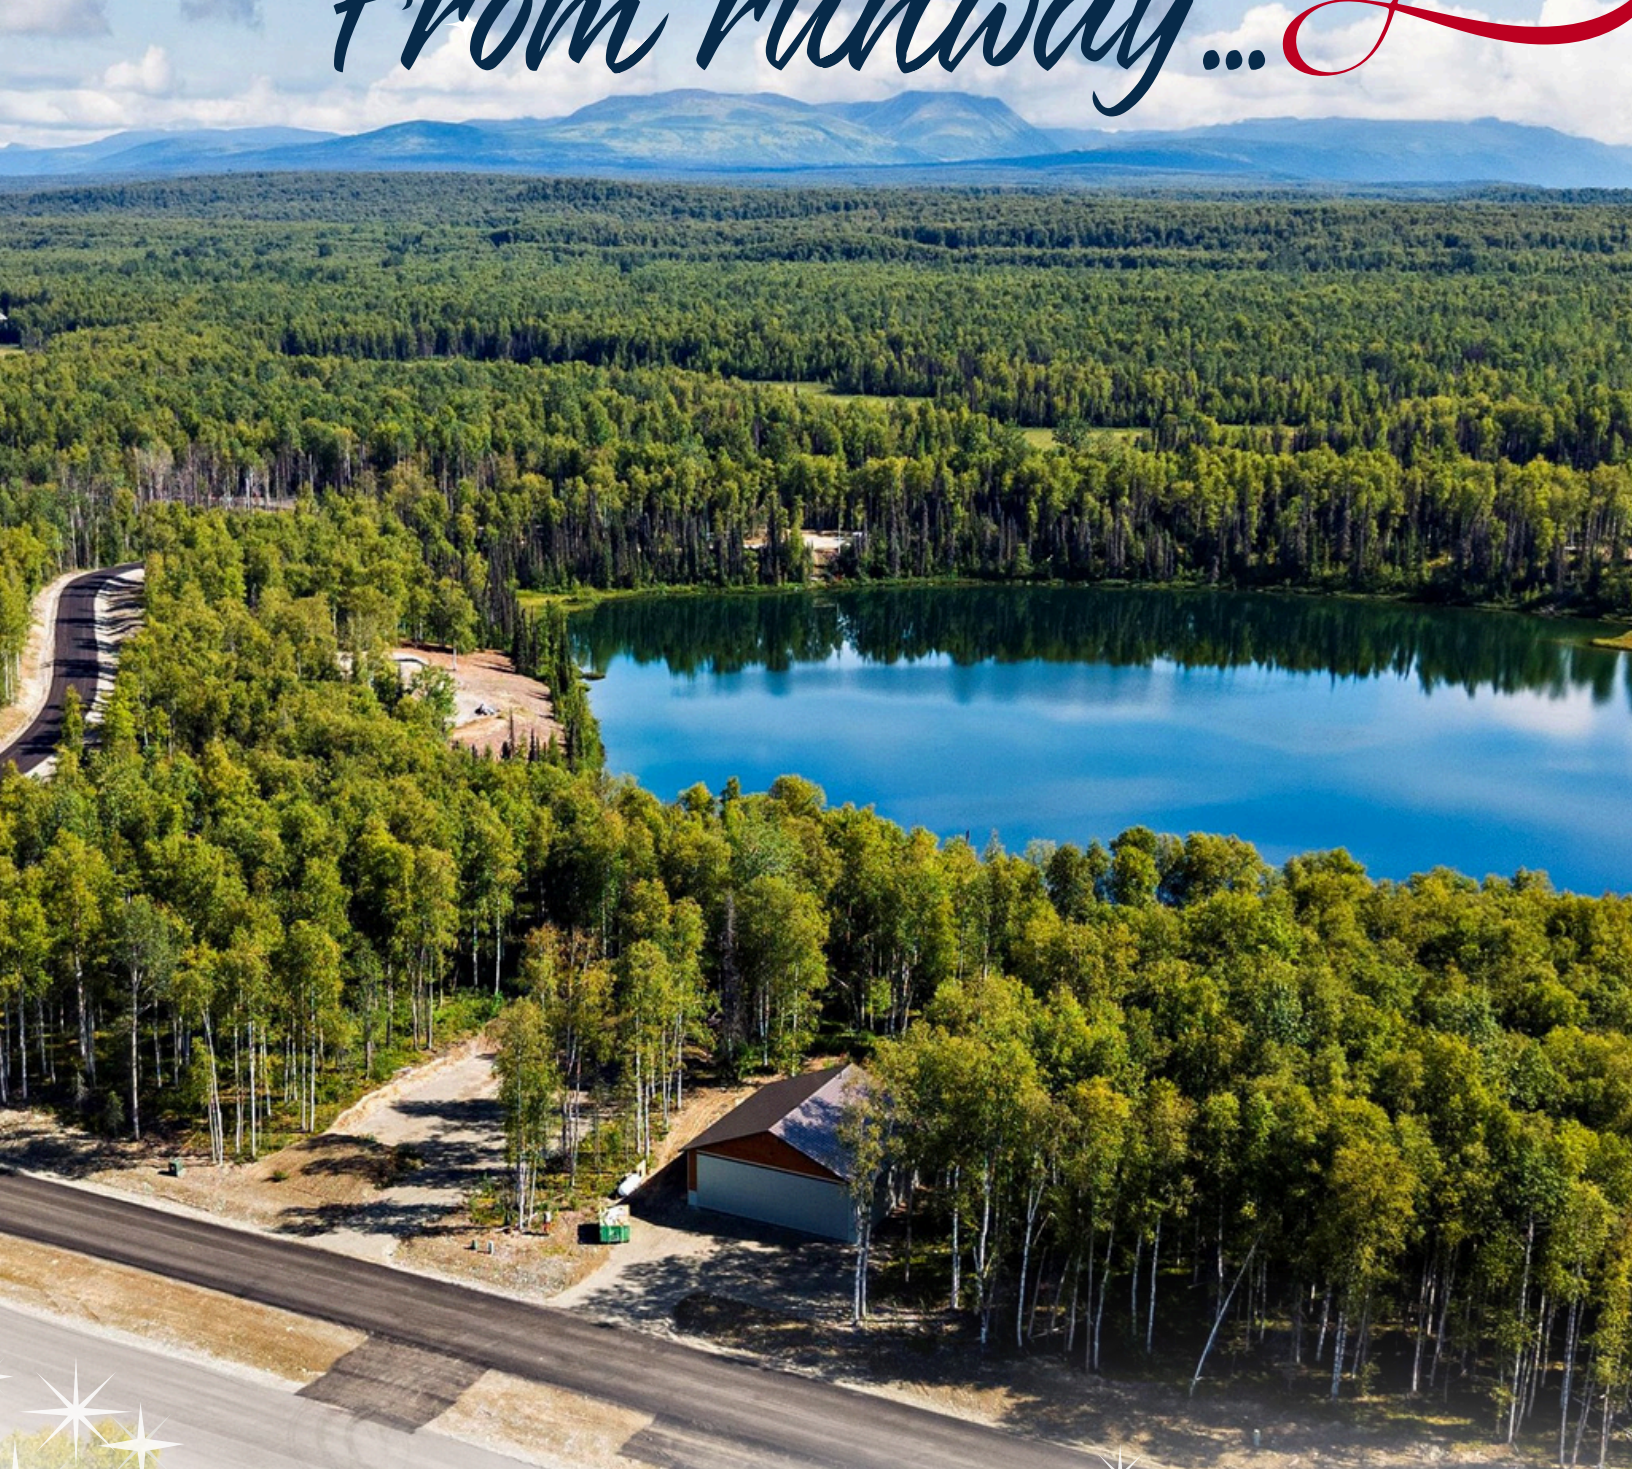

20057 E. CASWELL LAKES WILLOW, ALASKA

Merry Christmas From runway...

3AK9

SKYLAND AIRPARK, NOW FAA RECOGNIZED

1,500-foot RAP runway

60-foot-wide hard-surface taxiways

Runway 18-36